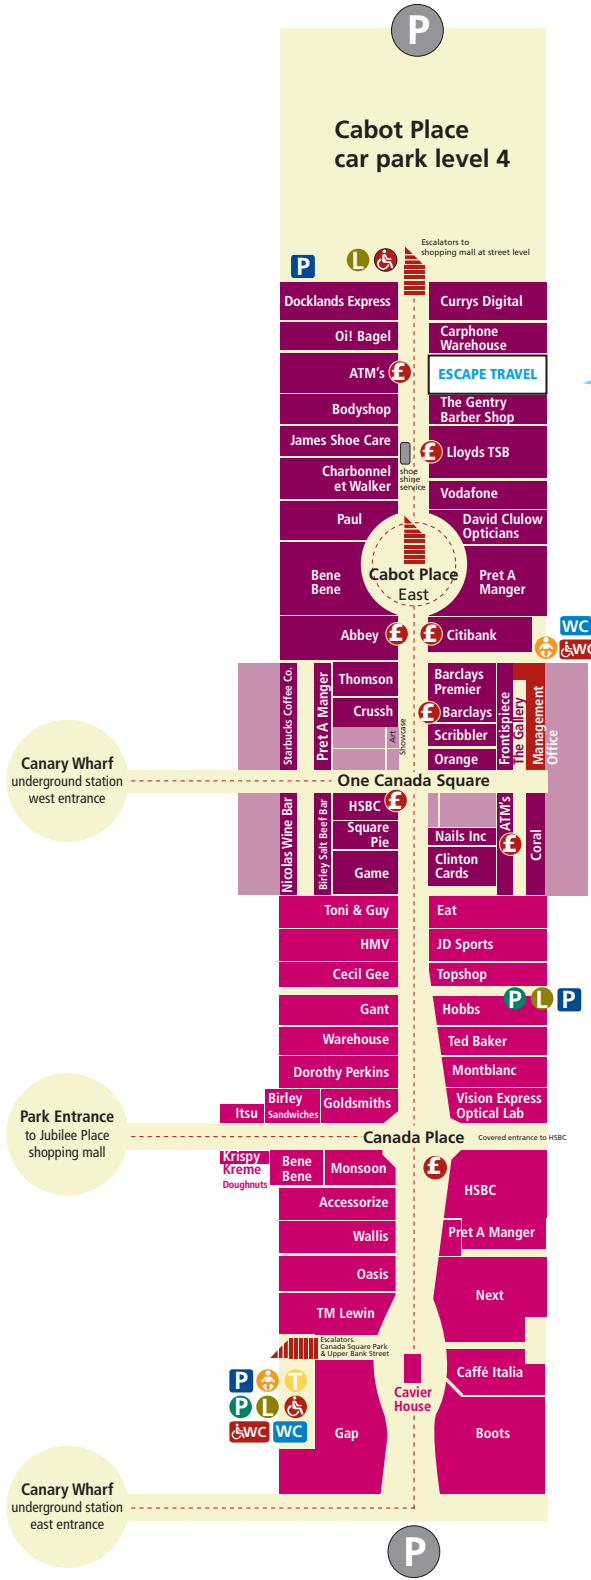

ESCAPE

TRAVEL

Escape Travel, Promenade Level, Cabot Place, Canary Wharf, London E14 4QS
 Telephone 020 3200 2077 Facsimile 020 3200 2099 Email sales@escapecanarywharf.co.uk